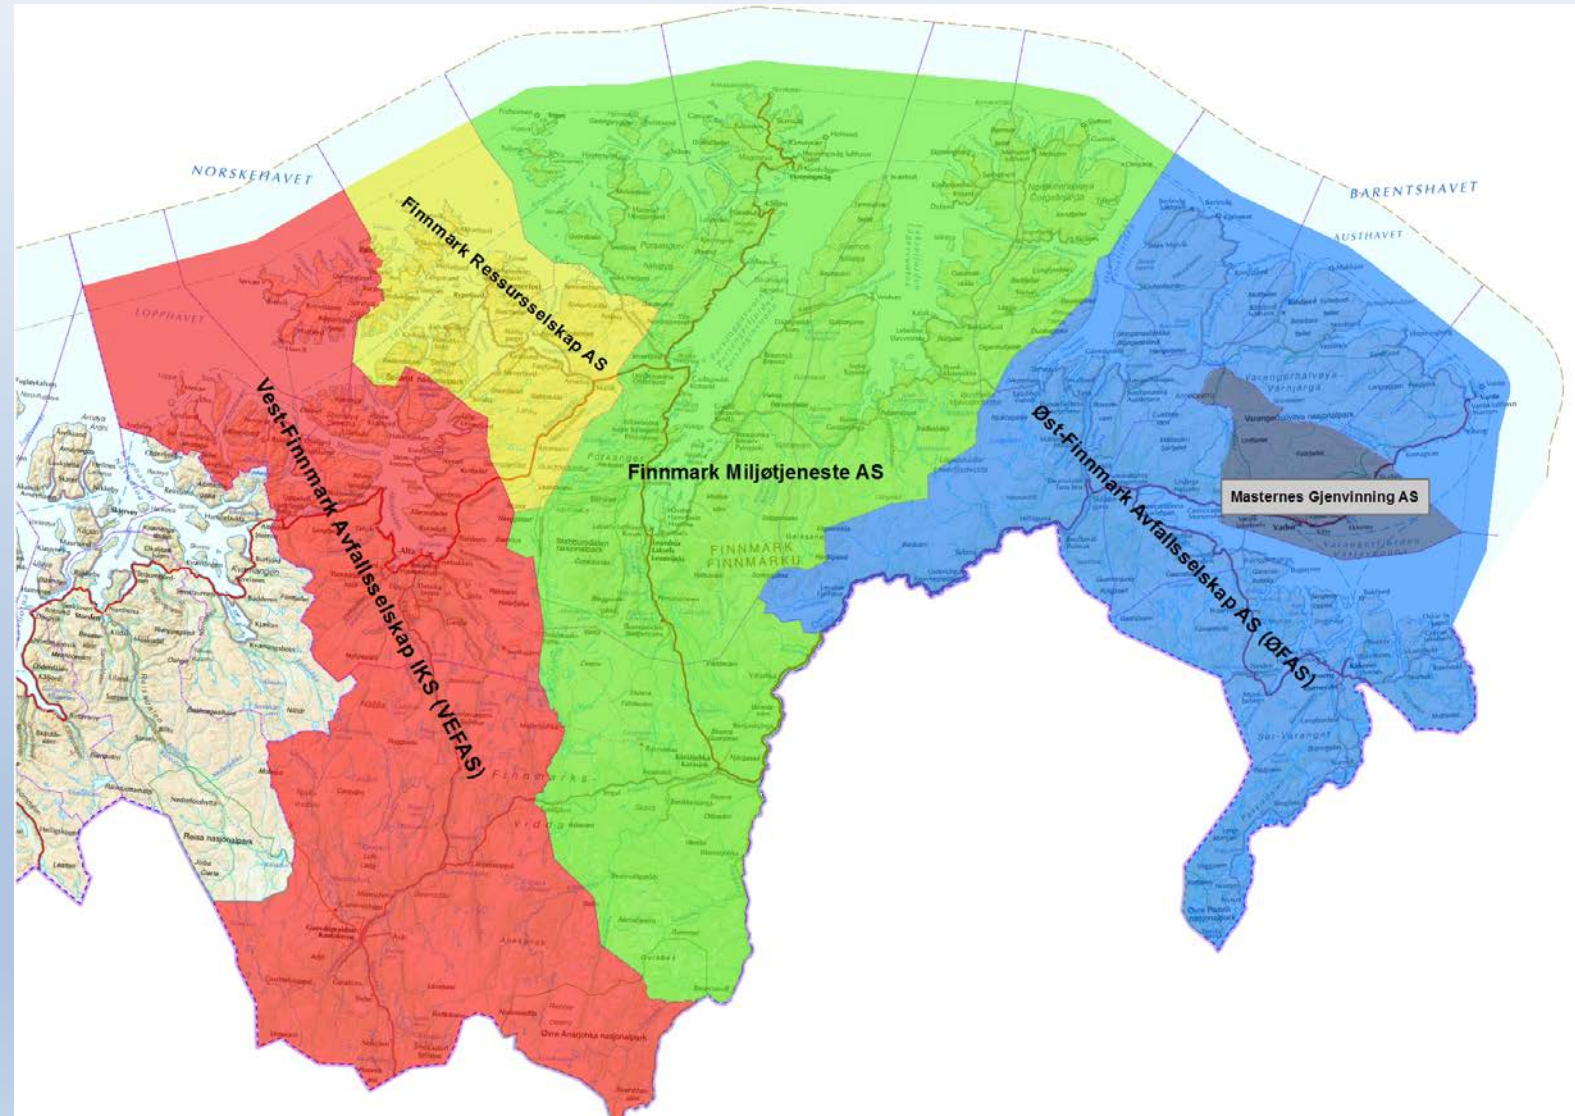

Fylkesmannen i Finnmark
Finnmárkku fylkkamánni

Waste management and marine litter in Finnmark

Inter-municipal waste management companies

- 5 companies – 19 municipalities
- Sorting of household waste – different sorting between the companies
- Before collecting, inhabitants in Alta sort out 5 different elements, Vadsø sort out only 1 element, paper.
- Only 2 active landfills
- No incineration plant

Marine litter

- since 2015 – more systematic effort on cleaning up shorelines (protected areas), but still a long way to go.
- clean-ups are carried out each year, between 15-20 beaches.
- annual shoreline clean-up by the County Governor
- schools, associations and clubs etc. contribute more and more to shoreline litter picking

Border crossing – marine litter-project

- Norwegian – Russian – Finnish project 2016 & 2017
- 60 NO-RU-FI pupils took part in the project in 2016
- 4 km of shoreline cleaned > 10 m³ marine litter, mostly plastics, 2016
- OSPAR registration
- 2017 – Kola Fiord

Marine litter - The Challenges has not changed

- remote areas
- large stretches of coastline situated far from roads and settlements – expensive logistics.
- Finnmark County have almost the same number of inhabitants as Tromsø municipality - distributed over an area 7 % larger than Denmark – few available hands