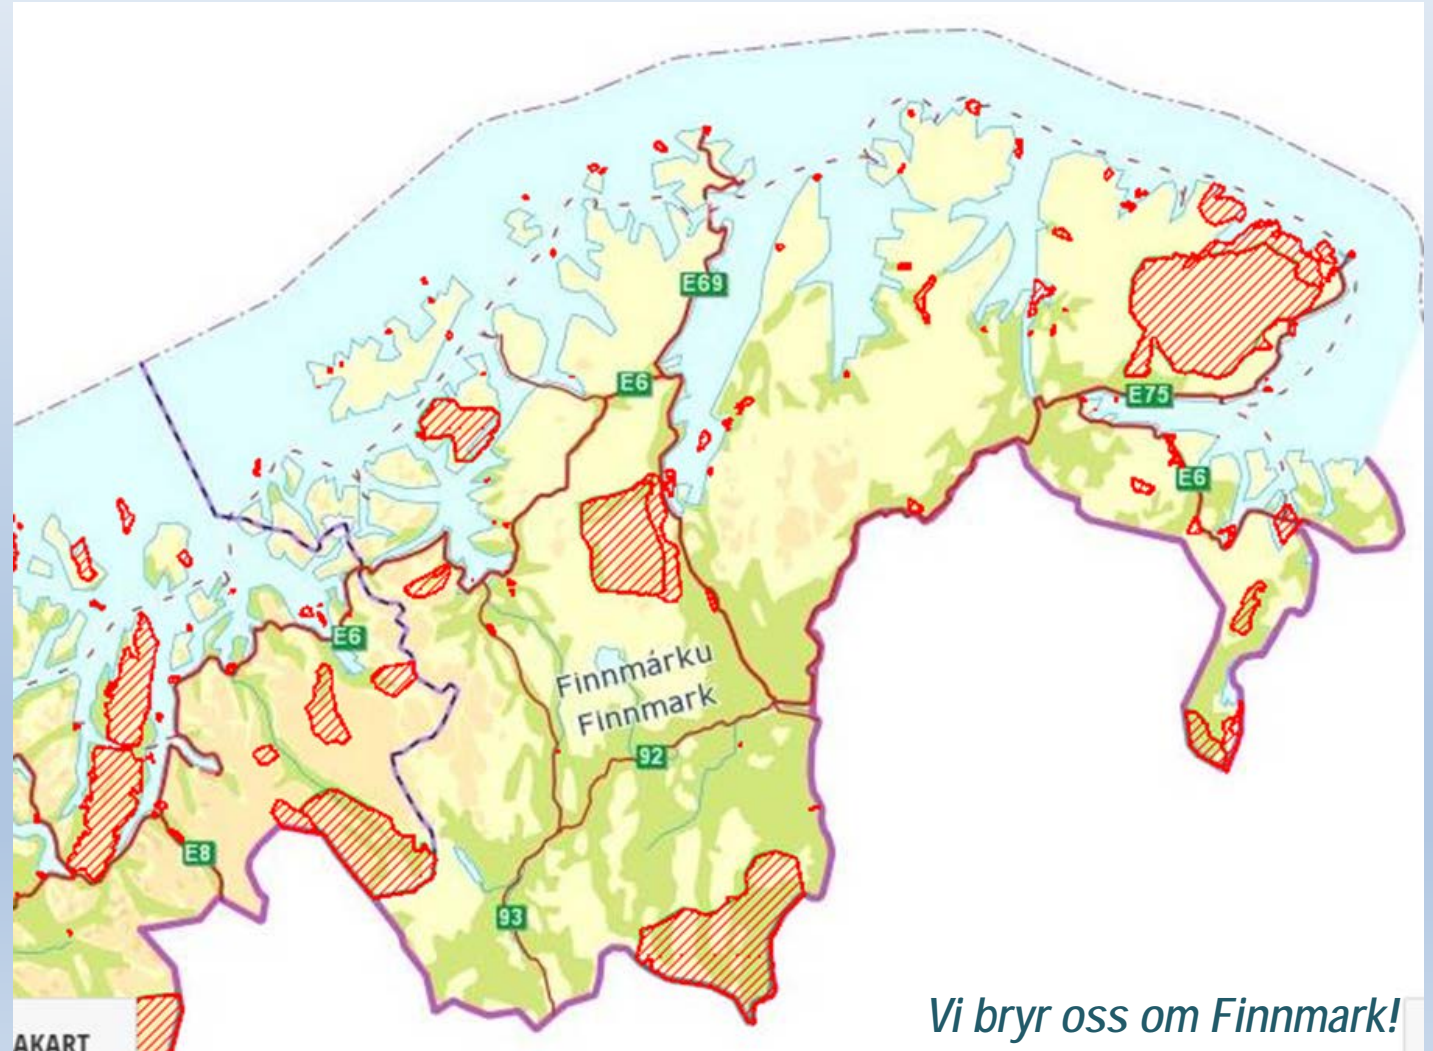

Fylkesmannen i Finnmark
Finnmárkku fylkkamánni

Waste management and marine litter in Finnmark

Inter-municipal waste management companies

- 5 companies – 19 municipalities
- Sorting of household waste – different sorting between the companies
- Before collecting, inhabitants in Alta sort out 5 different elements, Vadsø sort out only 1 element, paper.
- Only 2 active landfills
- No incineration plant

Marine litter

- since 2015 – more systematic effort on cleaning up shorelines (protected areas), but still a long way to go.
- clean-ups are carried out each year, between 15-20 beaches.
- annual shoreline clean-up by the County Governor
- schools, associations and clubs etc. contribute more and more to shoreline litter picking

Border crossing – marine litter-project

- Norwegian – Russian – Finnish project 2016 & 2017
- 60 NO-RU-FI pupils took part in the project in 2016
- 4 km of shoreline cleaned > 10 m³ marine litter, mostly plastics, 2016
- OSPAR registration
- 2017 – Kola Fiord

Marine litter - The Challenges has not changed

- remote areas
- large stretches of coastline situated far from roads and settlements – expensive logistics.
- Finnmark County have almost the same number of inhabitants as Tromsø municipality - distributed over an area 7 % larger than Denmark – few available hands