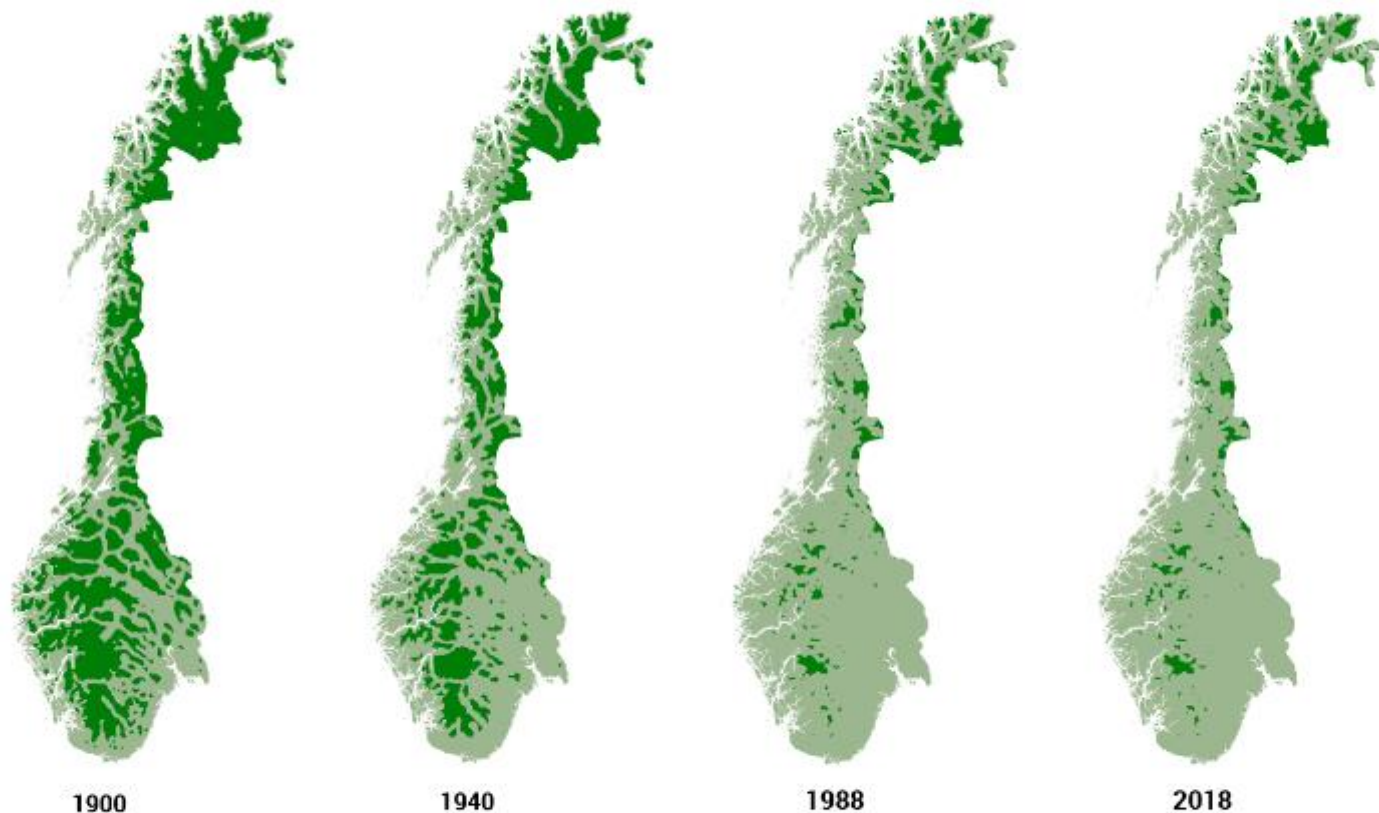

## Villmarkspregede områder i Norge

● Villmarkspreget: Naturområder som ligger fem km eller mer i luftlinje fra tyngre tekniske inngrep

The image features a bright yellow background with the silhouettes of four people standing on a dark, grassy horizon. They are holding hands in a line, with their arms raised, creating a sense of unity and celebration. The silhouettes are dark against the bright background.