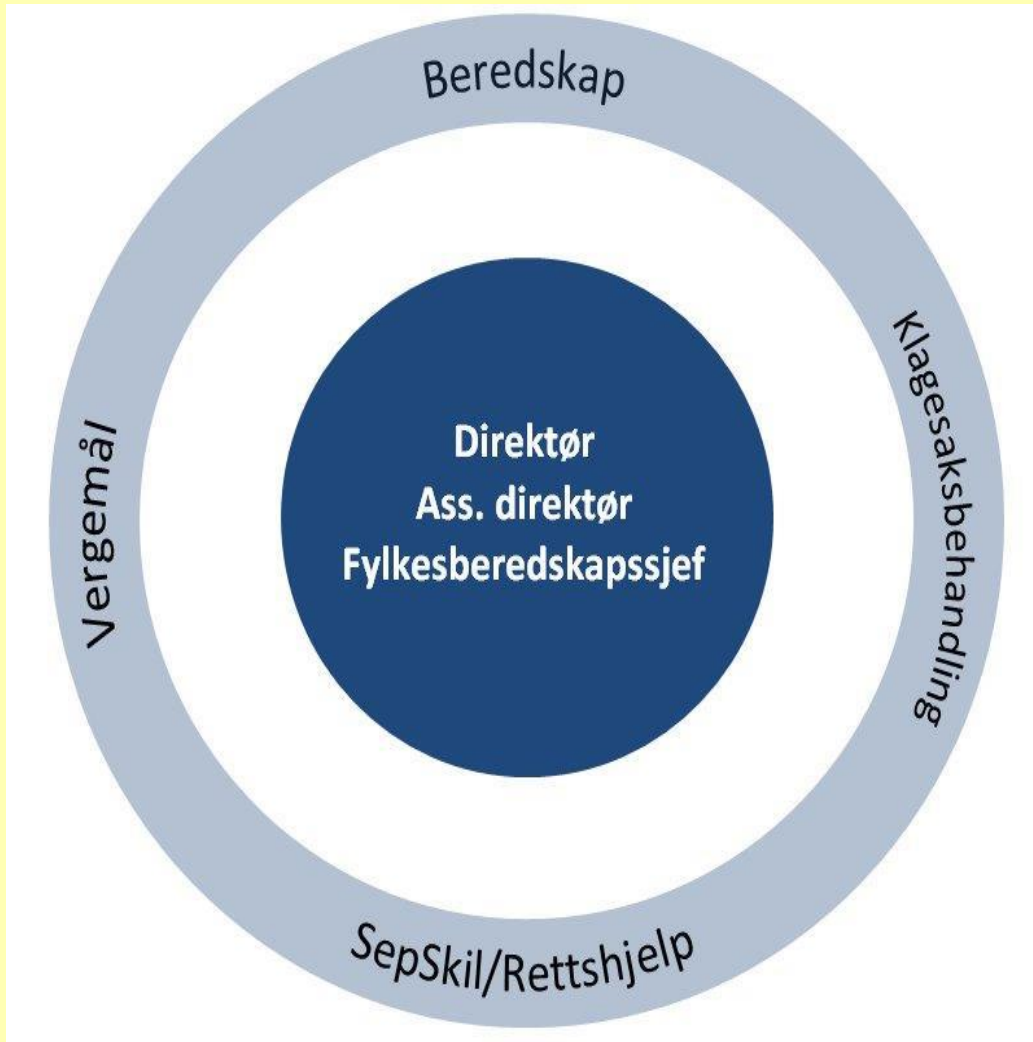

Fylkesmannen i Møre og Romsdal

Presentasjonsrunde

Fylkesmannen i Møre og Romsdal

Justis- og beredskapsavdelinga

B-gjengen

A vertical rocket launch is shown against a sunset sky. The rocket has a white body with black horizontal stripes and a black nose cone. The word 'IMPACT' is written in a stylized, outlined font to the right of the rocket. The background features silhouettes of trees and a bright orange and yellow sky.