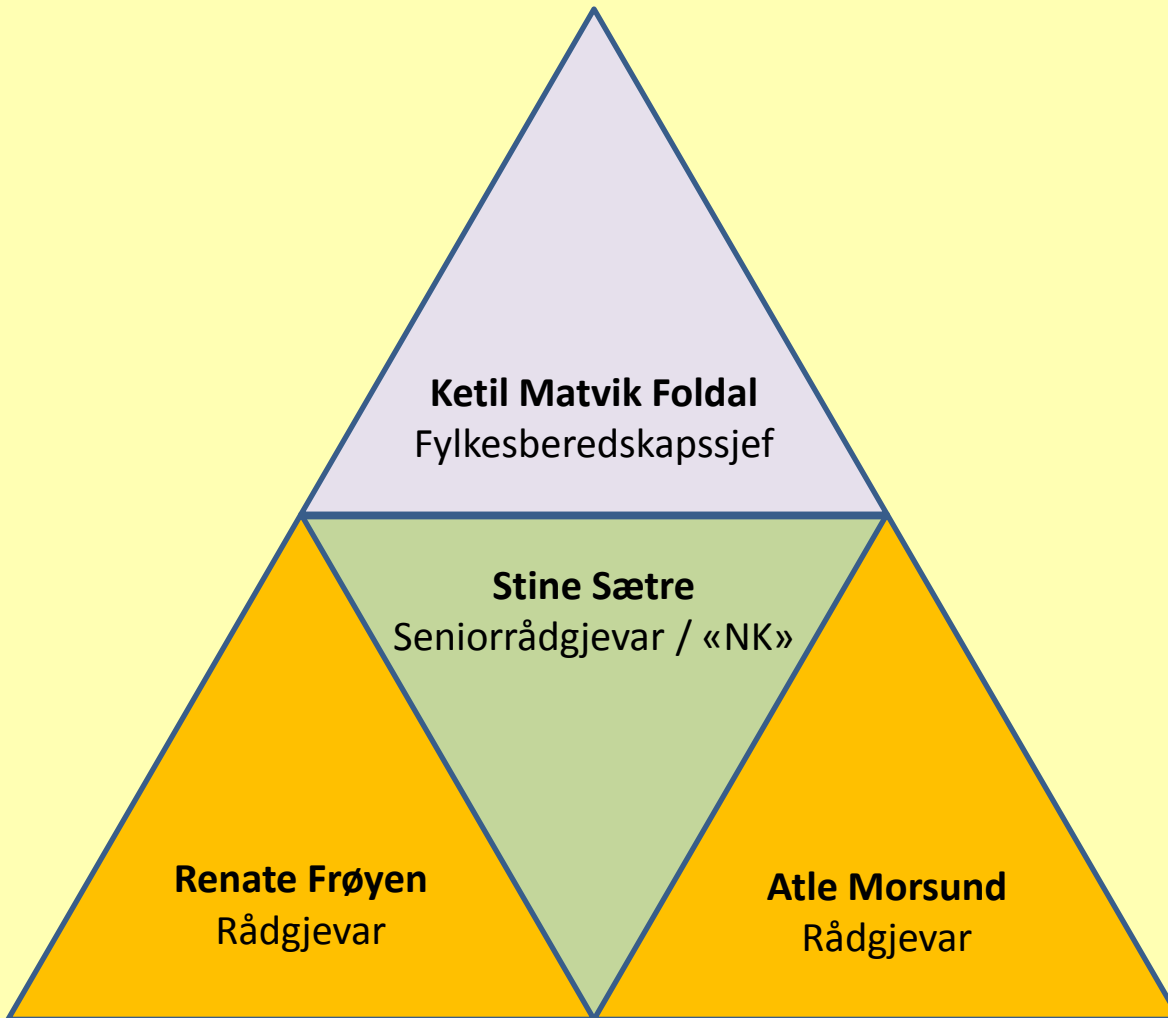

Fylkesmannen i Møre og Romsdal

Presentasjonsrunde

Fylkesmannen i Møre og Romsdal

Justis- og beredskapsavdelinga

B-gjengen

A vertical rocket launch is shown against a sunset sky. The rocket has a white body with black horizontal stripes and a black nose cone. The word 'IMPACT' is written in a stylized, outlined font to the right of the rocket. The background features silhouettes of trees and a bright orange and yellow sky.